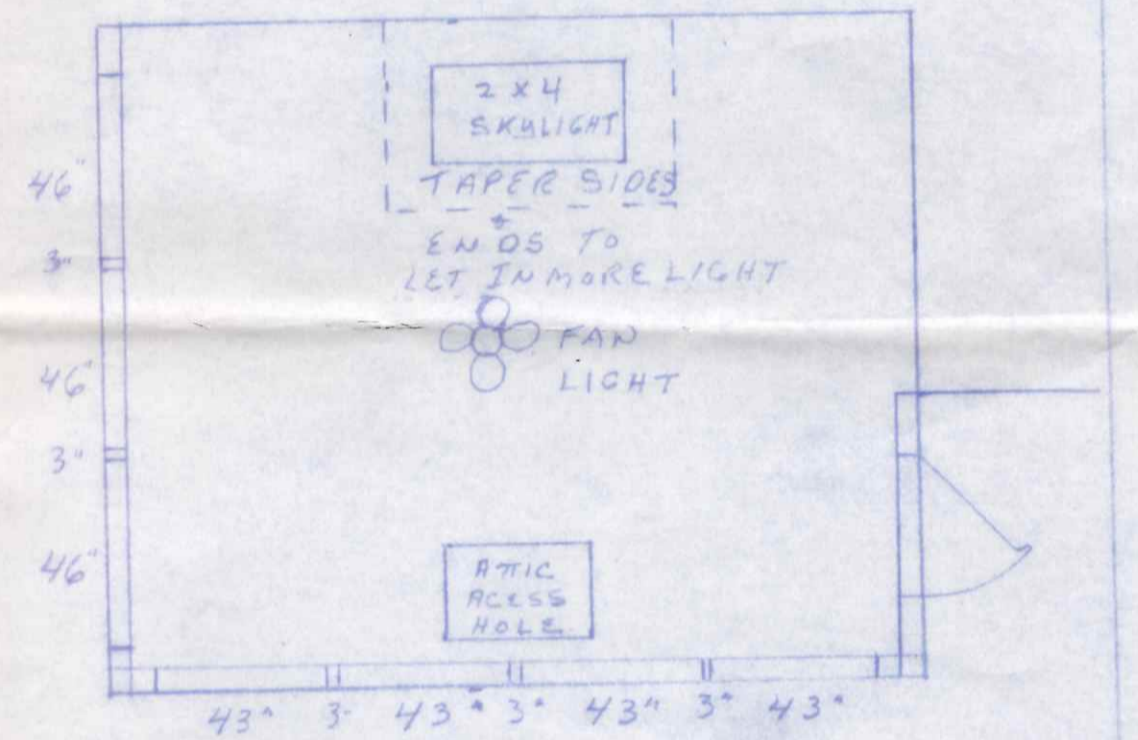

SCALE 1/4" = 1'-0"

705 Cripple Creek

PATIO ENCLOSURE FOR  
GERALDINE GAEDE  
705 CRIPPLE CREEK  
NAPOLSON, OHIO

Hamber Lumber