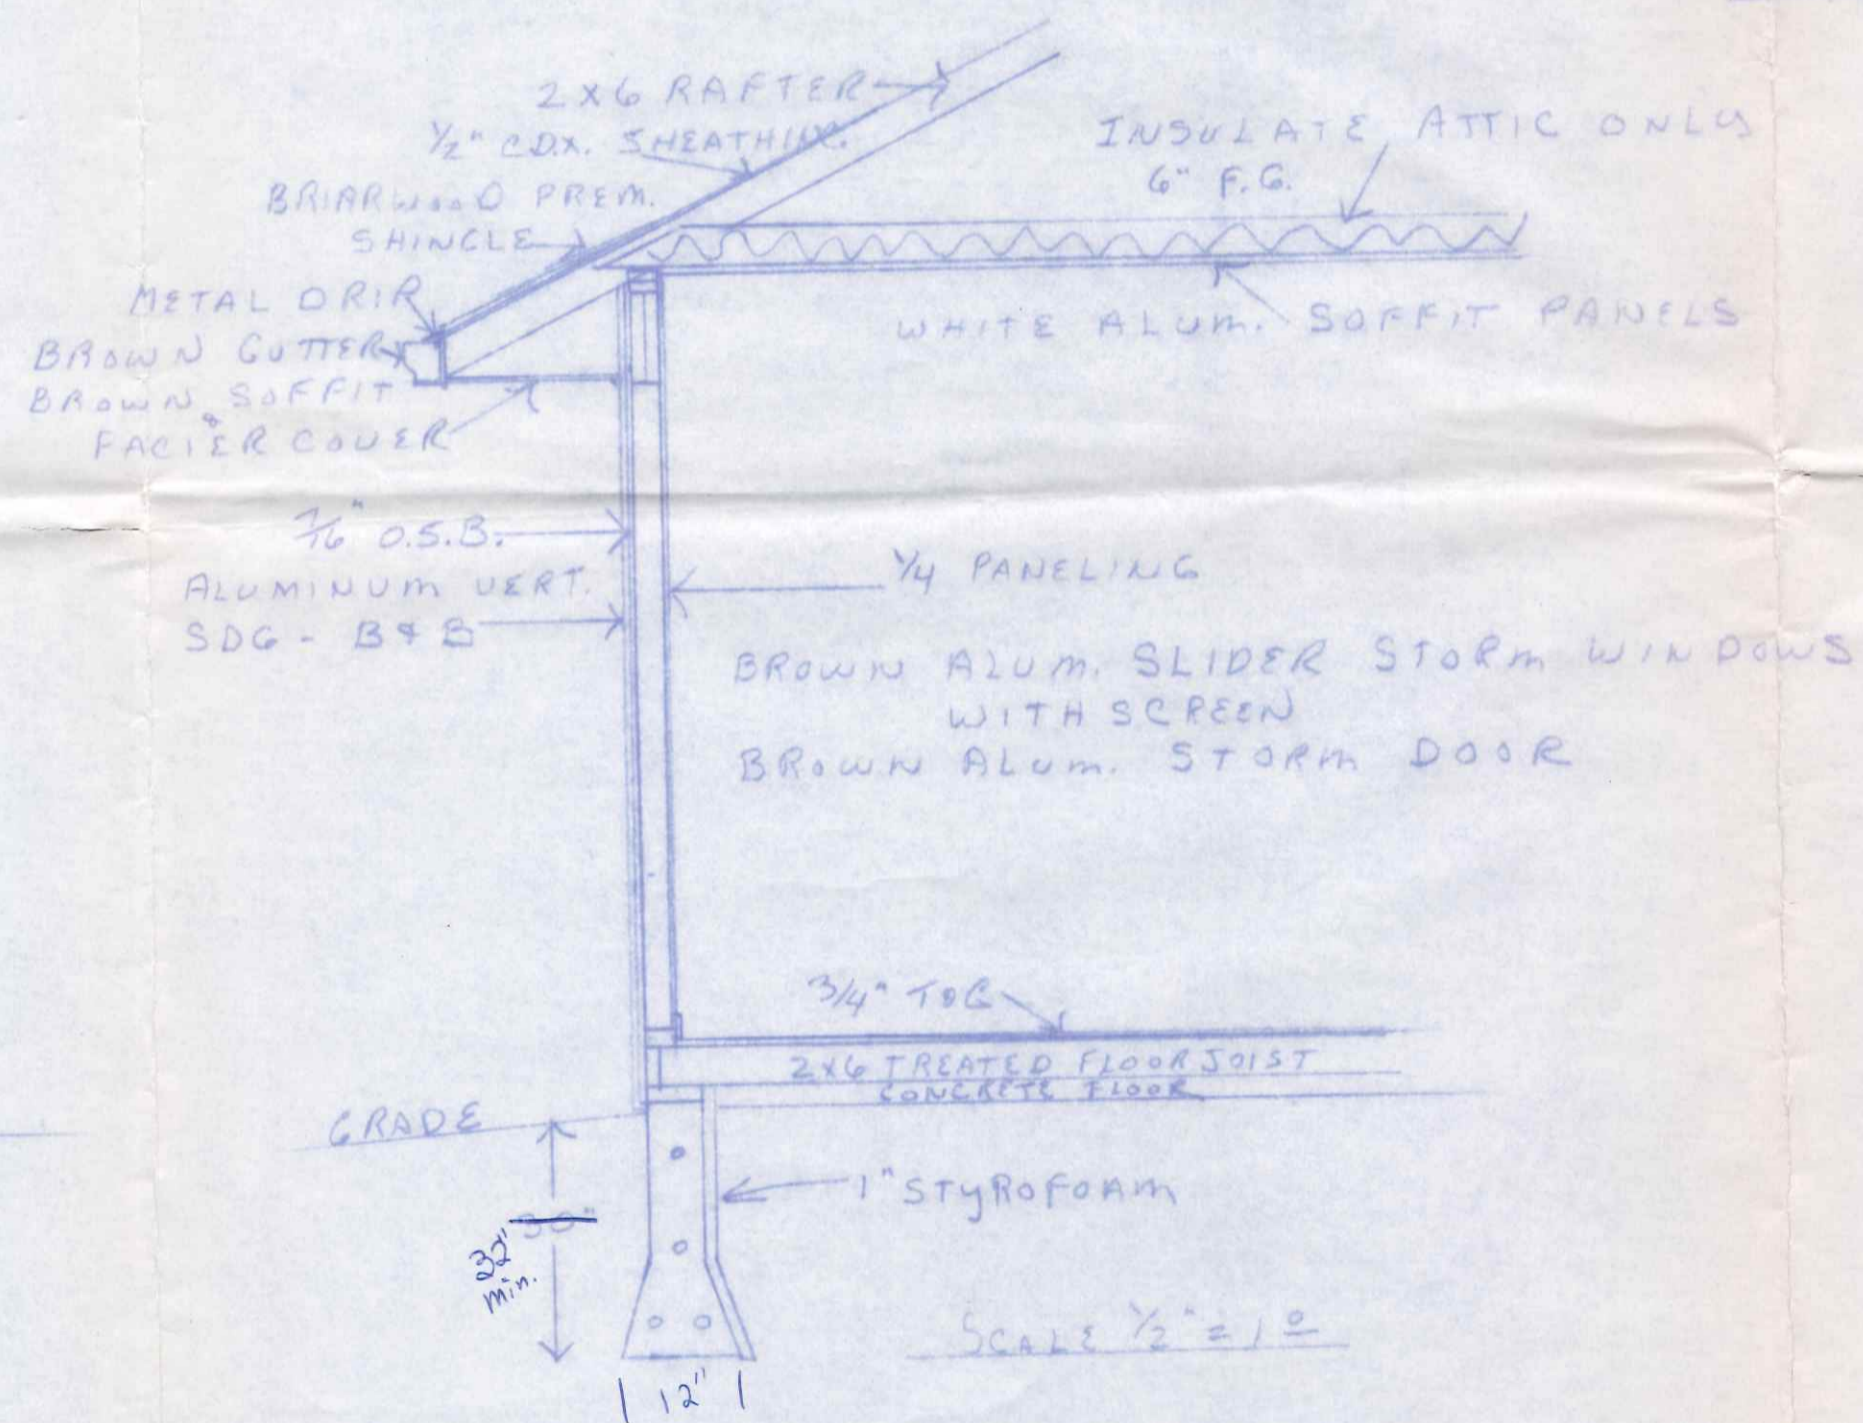

SCALE 1/4" = 1'-0"

705 Cripple Creek

PATIO ENCLOSURE FOR  
GERALDINE GAEDE  
705 CRIPPLE CREEK  
NAPOLSON, OHIO

Hamber Lumber