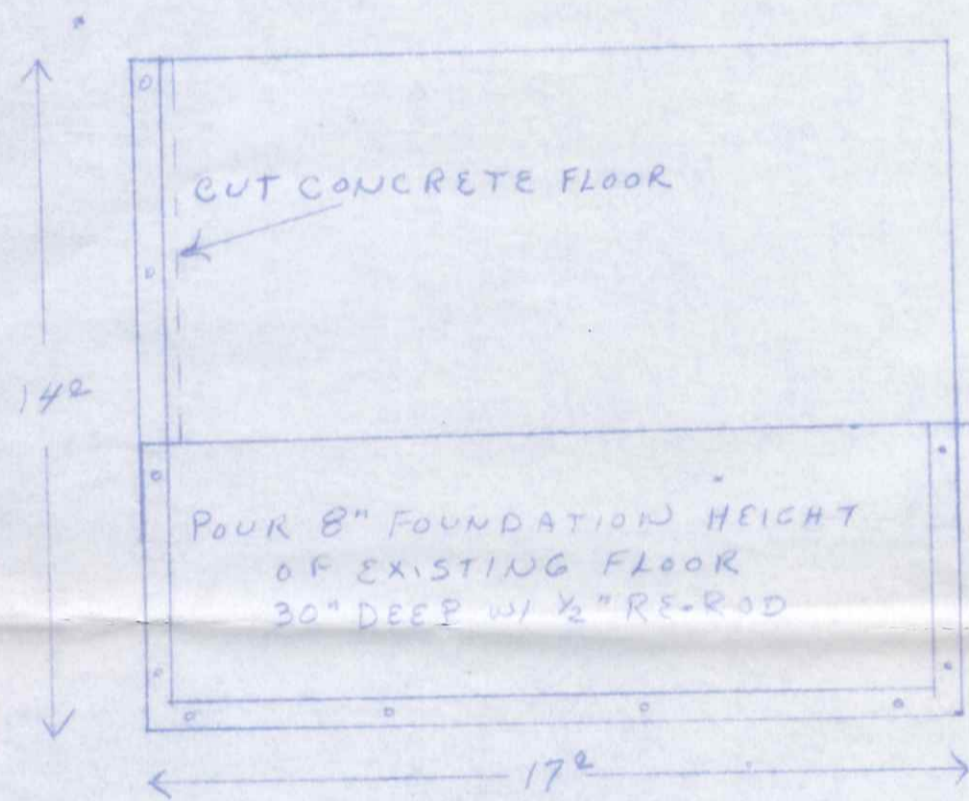

SCALE 1/4" = 1'-0"

705 Cripple Creek

PATIO ENCLOSURE FOR  
GERALDINE GAEDE  
705 CRIPPLE CREEK  
NAPOLSON, OHIO

Hamber Lumber