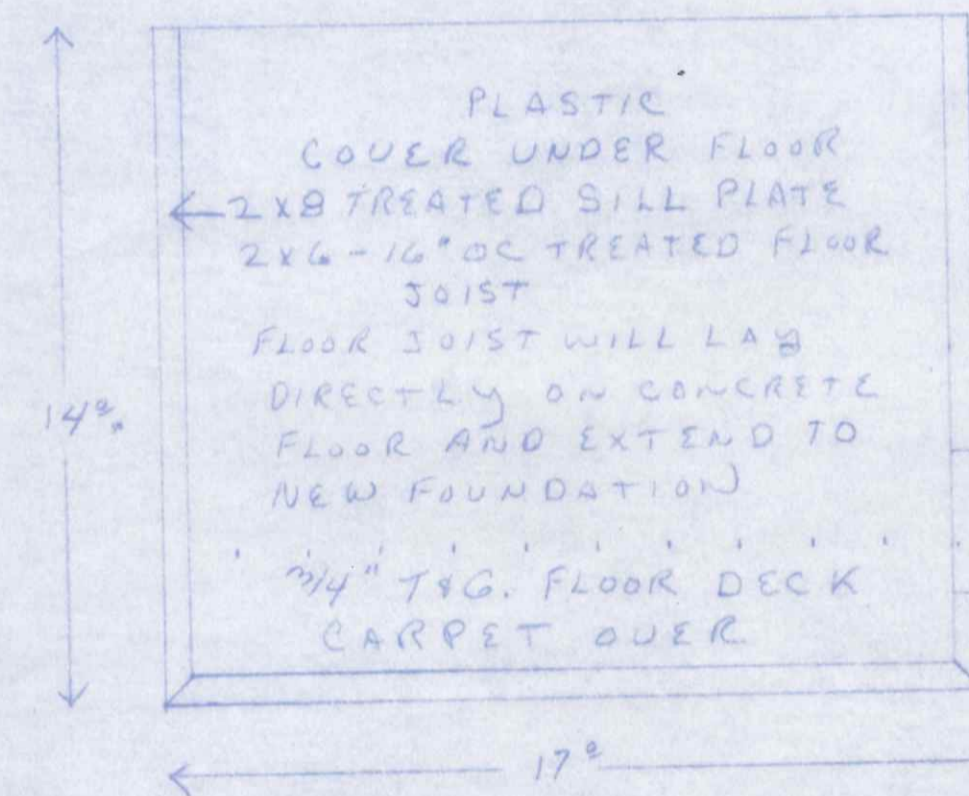

SCALE 1/4" = 1'-0"

705 Cripple Creek

PATIO ENCLOSURE FOR  
GERALDINE GAEDE  
705 CRIPPLE CREEK  
NAPOLSON, OHIO

Hamber Lumber